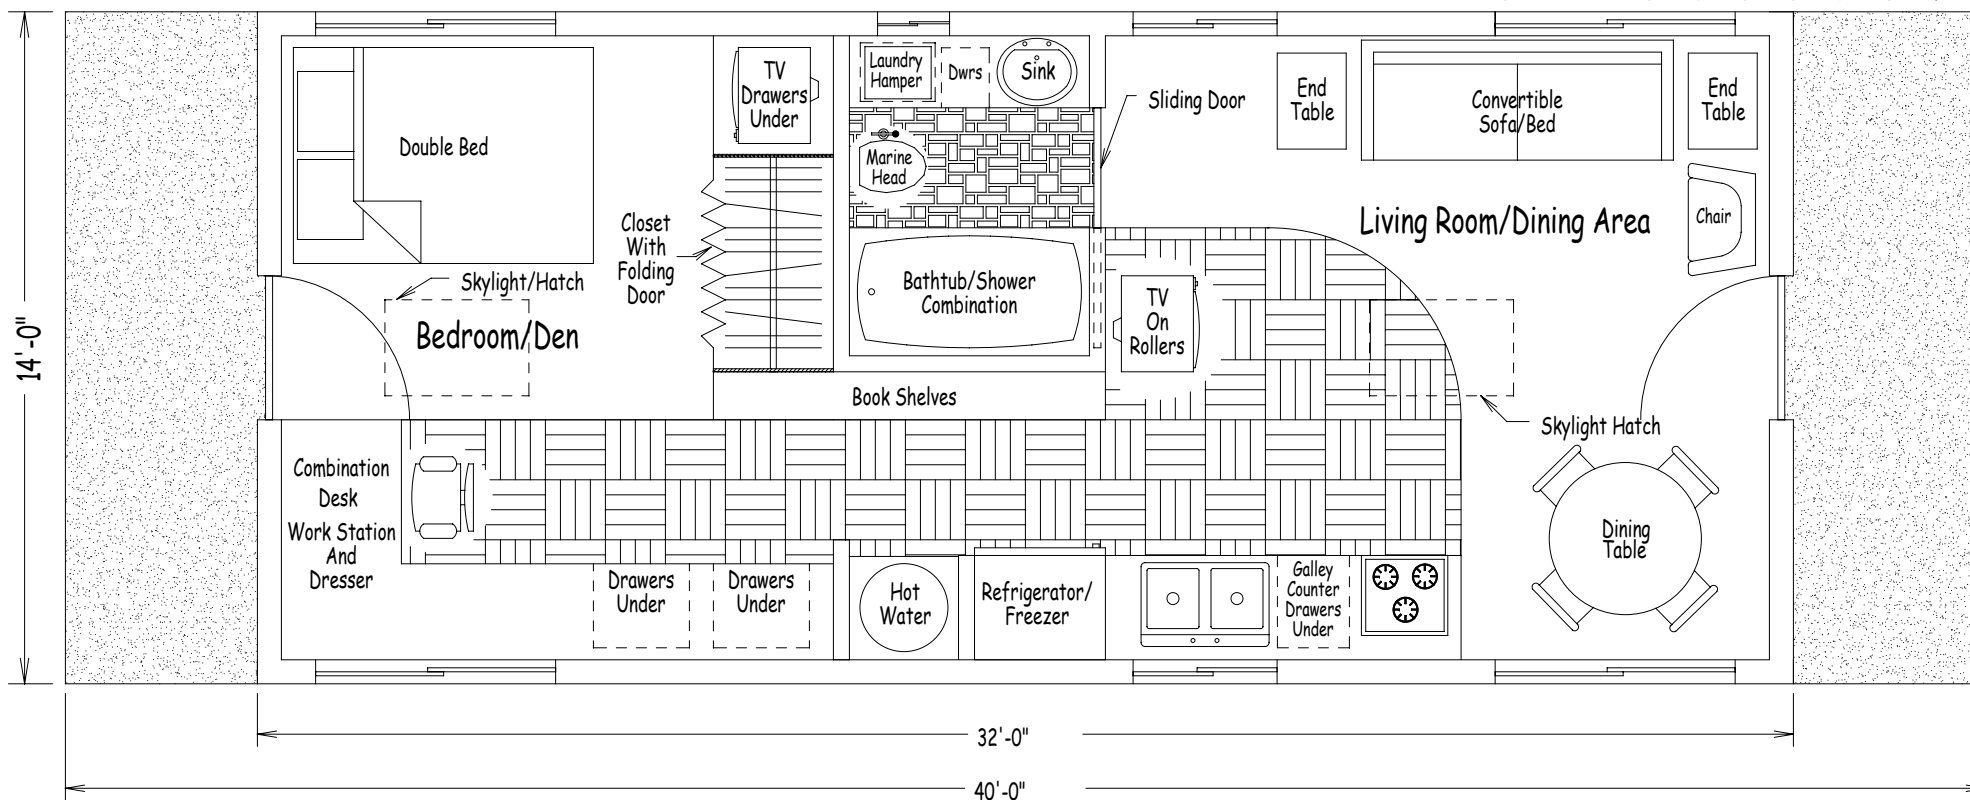

Plain Jane

PARTICULARS:
 LOA: 40' - 0"
 LWL: 34' - 9"
 BEAM: 14' - 0"
 DISPLACEMENT:
 12,500 Lbs.
 HULL MATERIAL:
 Steel, Fiberglass or Plywood

Scale: 1/4" = 1'-0"

Total Floor (Living Area) 448 Sq. Ft.

Plain Jane 40

"PLAIN JANE" - A 40' x 14' Houseboat - Merrell Watercraft - P. O. Box 80064 - Seattle, WA 98108 - (206) 764-1298